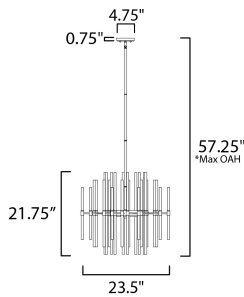

FINISHES OPTION

-  Heritage (HR)
-  Polished Nickel (PN)

GLASS

Clear CL

MATERIAL

Steel, Glass

RATINGS

cETLus
Dry Location

ADDITIONAL

OPERATING TEMPERATURE:
-20°C (-4°F), 40°C (104°F)

*max overall height

MEASUREMENTS

- DIMENSION : 23.5" L x 23.5" W x 21.75" H
- MAX OAH : 57.25" OAH
- CANOPY : 5" W x 0.75" H x 5" L
- HANGING WEIGHT : 19.14 lb